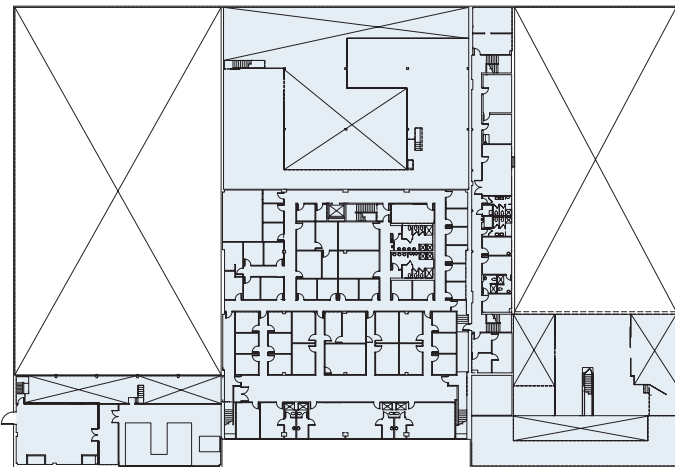

# STAGE COMPLEX 9 & 11

**THE BURBANK STUDIOS**  
 Offices Sound Stages Production

The Burbank Studios  
 3000 West Alameda Avenue  
 Burbank, California 91505  
 818 840 3000  
 TheBurbankStudios.com

Use:	Sound Stages, Offices
Total SF:	113,700
# of Floors:	Two

Stage	SF	Height	Length	Width	Audience Rated
9	11,771	19'	149'	79'	yes
11	18,079	30'	179'	101'	yes

Second Floor

First Floor