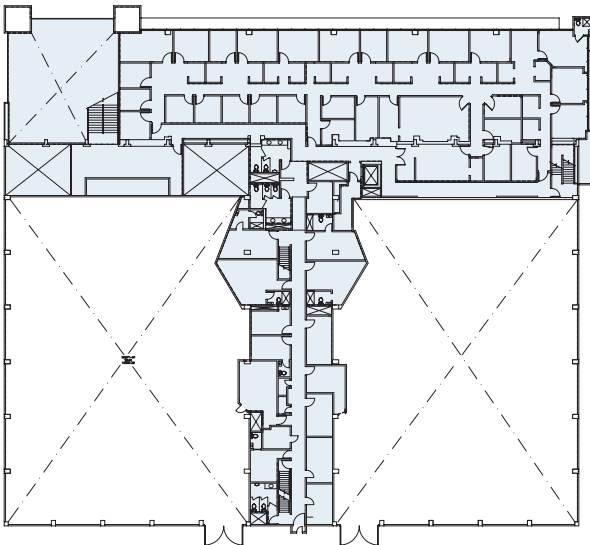

STAGE COMPLEX 1 & 3

THE BURBANK STUDIOS
 Offices Sound Stages Production

The Burbank Studios
 3000 West Alameda Avenue
 Burbank, California 91505
 818 840 3000
 TheBurbankStudios.com

Use:	Sound Stages, Offices
Total SF:	66,500
# of Floors:	Basement + Three

Stage	SF	Height	Length	Width	Audience Rated
1	10,591	42'	119'	89'	yes
3	10,502	42'	118'	89'	yes

Third Floor

Second Floor

First Floor

Basement