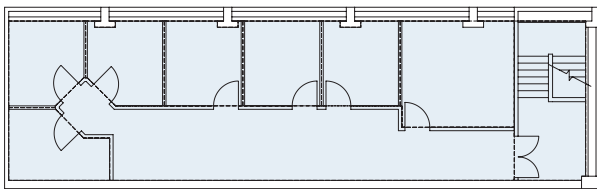

STAGE COMPLEX 1 & 3

THE BURBANK STUDIOS
 Offices Sound Stages Production

The Burbank Studios
 3000 West Alameda Avenue
 Burbank, California 91505
 818 840 3000
 TheBurbankStudios.com

Use:	Sound Stages, Offices
Total SF:	66,500
# of Floors:	Basement + Three

Stage	SF	Height	Length	Width	Audience Rated
1	10,591	42'	119'	89'	yes
3	10,502	42'	118'	89'	yes

Third Floor

Second Floor

First Floor

Basement