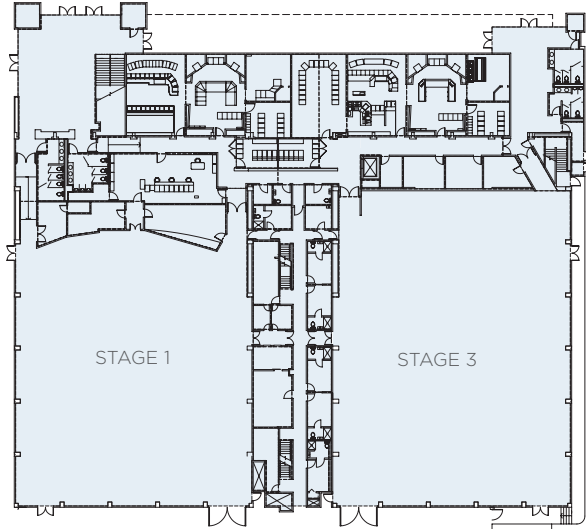

STAGE COMPLEX 1 & 3

THE BURBANK STUDIOS
 Offices Sound Stages Production

The Burbank Studios
 3000 West Alameda Avenue
 Burbank, California 91505
 818 840 3000
 TheBurbankStudios.com

Use:	Sound Stages, Offices
Total SF:	66,500
# of Floors:	Basement + Three

Stage	SF	Height	Length	Width	Audience Rated
1	10,591	42'	119'	89'	yes
3	10,502	42'	118'	89'	yes

Third Floor

Second Floor

First Floor

Basement