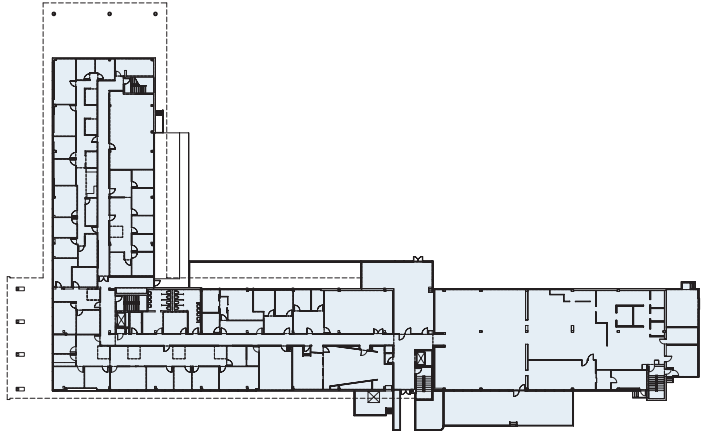

THE HOPE BUILDING

Use:	Offices, Amenities
Total SF:	96,700
# of Floors:	Basement + Four

THE BURBANK STUDIOS

Offices Sound Stages Production

The Burbank Studios
3000 West Alameda Avenue
Burbank, California 91505
818 840 3000
TheBurbankStudios.com

Fourth Floor

Second Floor

Third Floor

First Floor

Basement