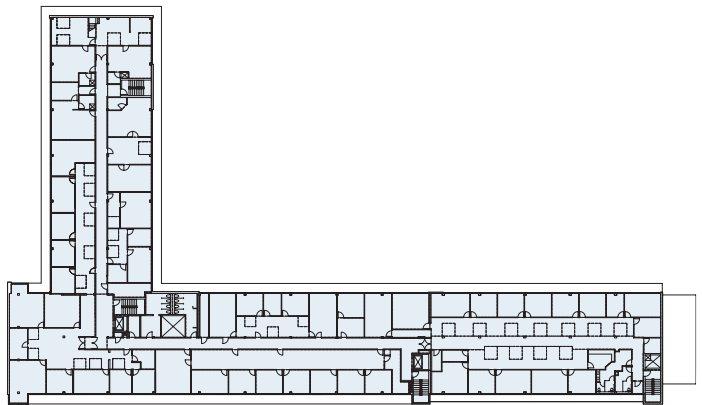

THE HOPE BUILDING

Use:	Offices, Amenities
Total SF:	96,700
# of Floors:	Basement + Four

THE BURBANK STUDIOS

Offices Sound Stages Production

The Burbank Studios
3000 West Alameda Avenue
Burbank, California 91505
818 840 3000
TheBurbankStudios.com

Fourth Floor

Second Floor

Third Floor

First Floor

Basement