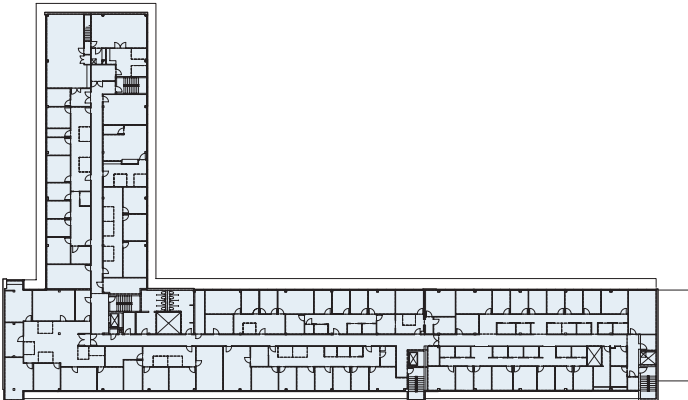

THE HOPE BUILDING

Use:	Offices, Amenities
Total SF:	96,700
# of Floors:	Basement + Four

THE BURBANK STUDIOS

Offices Sound Stages Production

The Burbank Studios
3000 West Alameda Avenue
Burbank, California 91505
818 840 3000
TheBurbankStudios.com

Fourth Floor

Second Floor

Third Floor

First Floor

Basement