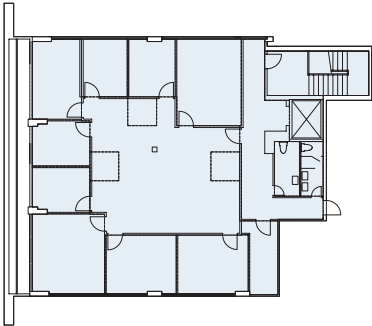

THE HOPE BUILDING

Use:	Offices, Amenities
Total SF:	96,700
# of Floors:	Basement + Four

THE BURBANK STUDIOS

Offices Sound Stages Production

The Burbank Studios
3000 West Alameda Avenue
Burbank, California 91505
818 840 3000
TheBurbankStudios.com

Fourth Floor

Second Floor

Third Floor

First Floor

Basement