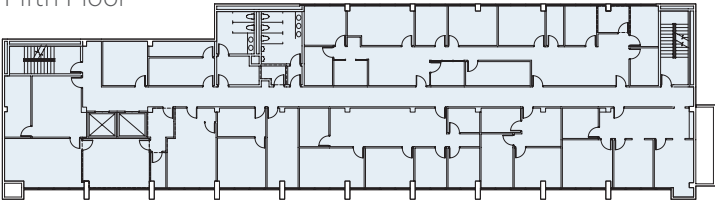

THE CALIFORNIA BUILDING

Use:	Offices
Total SF:	79,200
# of Floors:	Basement + Six

THE BURBANK STUDIOS

Offices Sound Stages Production

The Burbank Studios
3000 West Alameda Avenue
Burbank, California 91505
818 840 3000
TheBurbankStudios.com

Sixth Floor

Third Floor

Fifth Floor

Second Floor

Fourth Floor

First Floor

Basement