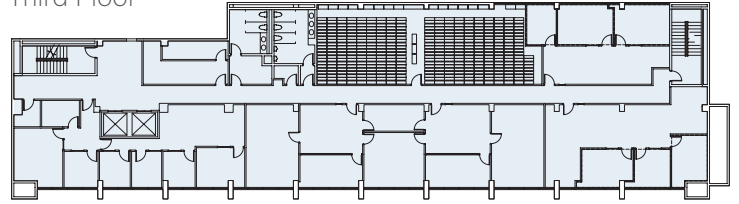

THE CALIFORNIA BUILDING

Use:	Offices
Total SF:	79,200
# of Floors:	Basement + Six

THE BURBANK STUDIOS

Offices Sound Stages Production

The Burbank Studios
3000 West Alameda Avenue
Burbank, California 91505
818 840 3000
TheBurbankStudios.com

Sixth Floor

Third Floor

Fifth Floor

Second Floor

Fourth Floor

First Floor

Basement