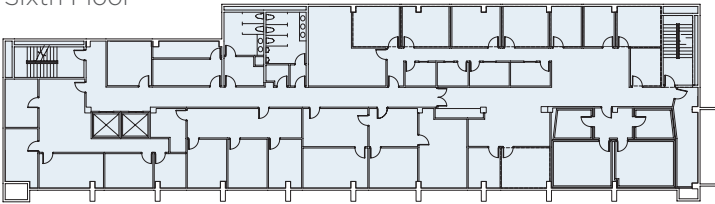

THE CALIFORNIA BUILDING

Use:	Offices
Total SF:	79,200
# of Floors:	Basement + Six

THE BURBANK STUDIOS

Offices Sound Stages Production

The Burbank Studios
3000 West Alameda Avenue
Burbank, California 91505
818 840 3000
TheBurbankStudios.com

Sixth Floor

Third Floor

Fifth Floor

Second Floor

Fourth Floor

First Floor

Basement