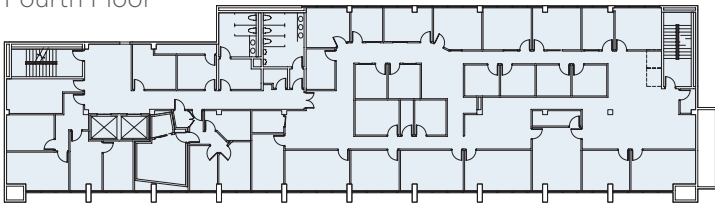

THE CALIFORNIA BUILDING

Use:	Offices
Total SF:	79,200
# of Floors:	Basement + Six

THE BURBANK STUDIOS

Offices Sound Stages Production

The Burbank Studios
3000 West Alameda Avenue
Burbank, California 91505
818 840 3000
TheBurbankStudios.com

Sixth Floor

Third Floor

Fifth Floor

Second Floor

Fourth Floor

First Floor

Basement