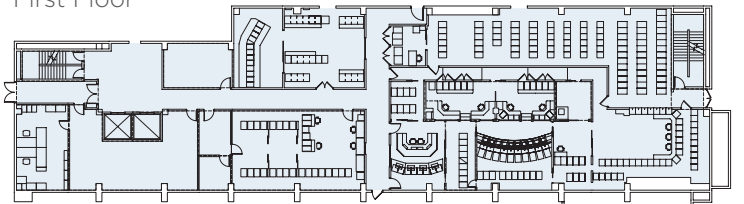

THE CALIFORNIA BUILDING

Use:	Offices
Total SF:	79,200
# of Floors:	Basement + Six

THE BURBANK STUDIOS

Offices Sound Stages Production

The Burbank Studios
3000 West Alameda Avenue
Burbank, California 91505
818 840 3000
TheBurbankStudios.com

Sixth Floor

Third Floor

Fifth Floor

Second Floor

Fourth Floor

First Floor

Basement