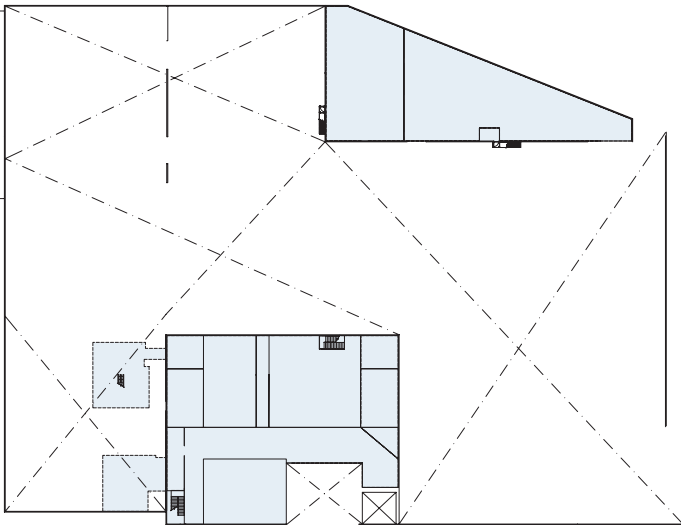

THE WAREHOUSE

Use:	Support Services
Total SF:	163,104
# of Floors:	Two
Floor Height:	15'-31'

THE BURBANK STUDIOS
Offices Sound Stages Production

The Burbank Studios
3000 West Alameda Avenue
Burbank, California 91505
818 840 3000
TheBurbankStudios.com

Second Floor

First Floor