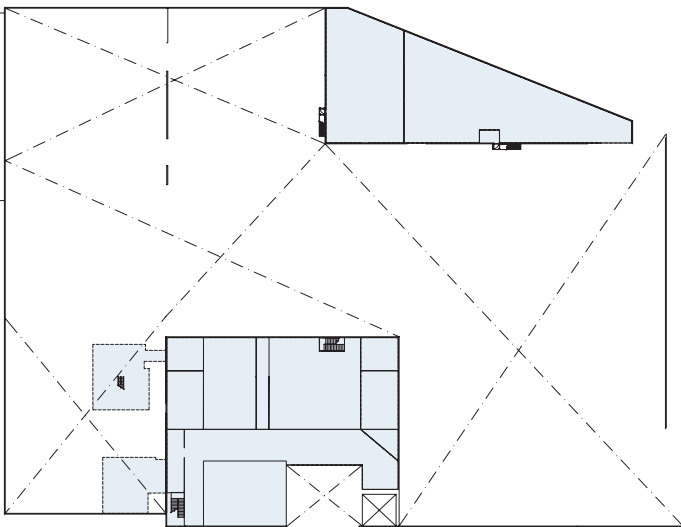

THE WAREHOUSE

THE BURBANK STUDIOS
Offices Sound Stages Production

The Burbank Studios
3000 West Alameda Avenue
Burbank, California 91505
818 840 3000
TheBurbankStudios.com

Use:	Support Services
Total SF:	171,000
# of Floors:	Two
Floor Height:	15'-31'

Second Floor

First Floor