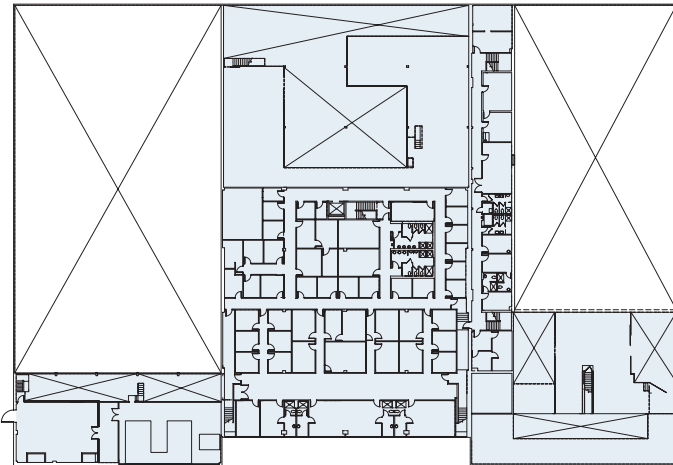

STAGE COMPLEX 9 & 11

THE BURBANK STUDIOS
 Offices Sound Stages Production

The Burbank Studios
 3000 West Alameda Avenue
 Burbank, California 91505
 818 840 3000
 TheBurbankStudios.com

Use:	Sound Stages, Offices
Total SF:	108,410
# of Floors:	Two

Stage	SF	Height	Length	Width	Audience Rated
9	11,771	19'	149'	79'	yes
11	18,079	30'	179'	101'	yes

Second Floor

First Floor