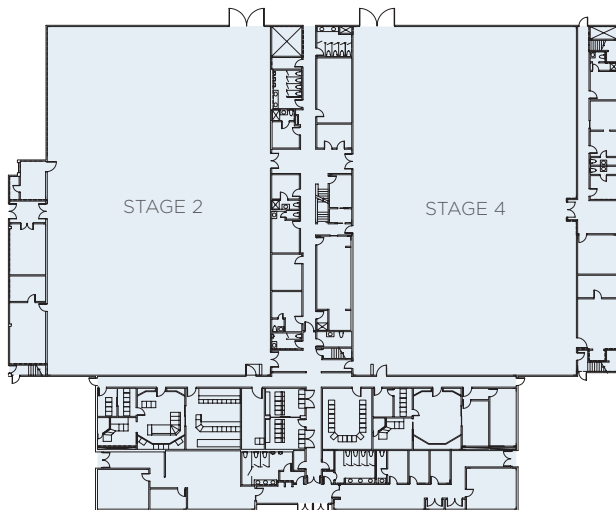

STAGE COMPLEX 2 & 4

THE BURBANK STUDIOS
 Offices Sound Stages Production

The Burbank Studios
 3000 West Alameda Avenue
 Burbank, California 91505
 818 840 3000
 TheBurbankStudios.com

Use:	Sound Stages, Offices
Total SF:	53,887
# of Floors:	Basement + Two

Stage	SF	Height	Length	Width	Audience Rated
2	12,371	42'	139'	89'	yes
4	12,371	42'	139'	89'	yes

Second Floor

First Floor

Basement