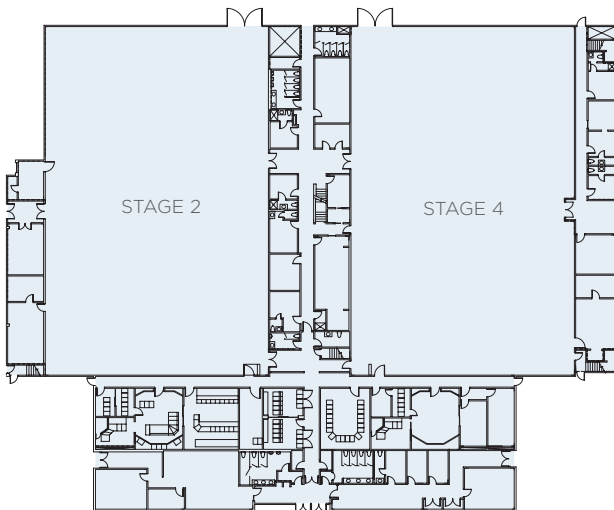

STAGE COMPLEX 2 & 4

THE BURBANK STUDIOS
 Offices Sound Stages Production

The Burbank Studios
 3000 West Alameda Avenue
 Burbank, California 91505
 818 840 3000
 TheBurbankStudios.com

Use:	Sound Stages, Offices
Total SF:	64,600
# of Floors:	Basement + Two

Stage	SF	Height	Length	Width	Audience Rated
2	12,371	42'	139'	89'	yes
4	12,371	42'	139'	89'	yes

Second Floor

First Floor

Basement