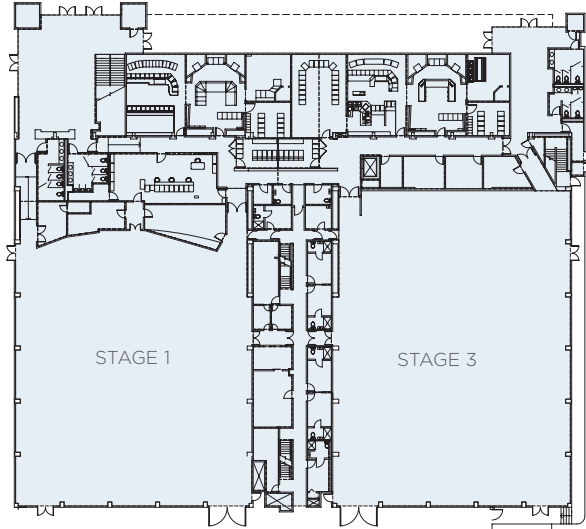

STAGE COMPLEX 1 & 3

THE BURBANK STUDIOS
 Offices Sound Stages Production

The Burbank Studios
 3000 West Alameda Avenue
 Burbank, California 91505
 818 840 3000
 TheBurbankStudios.com

Use:	Sound Stages, Offices
Total SF:	62,871
# of Floors:	Basement + Three

Stage	SF	Height	Length	Width	Audience Rated
1	10,591	42'	119'	89'	yes
3	10,502	42'	118'	89'	yes

Third Floor

Second Floor

First Floor

Basement