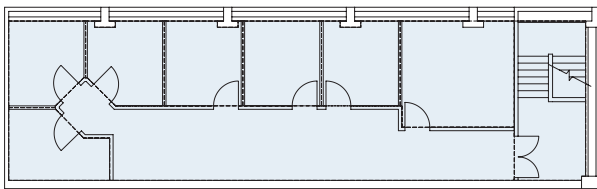

STAGE COMPLEX 1 & 3

THE BURBANK STUDIOS
 Offices Sound Stages Production

The Burbank Studios
 3000 West Alameda Avenue
 Burbank, California 91505
 818 840 3000
 TheBurbankStudios.com

Use:	Sound Stages, Offices
Total SF:	62,871
# of Floors:	Basement + Three

Stage	SF	Height	Length	Width	Audience Rated
1	10,591	42'	119'	89'	yes
3	10,502	42'	118'	89'	yes

Third Floor

Second Floor

First Floor

Basement