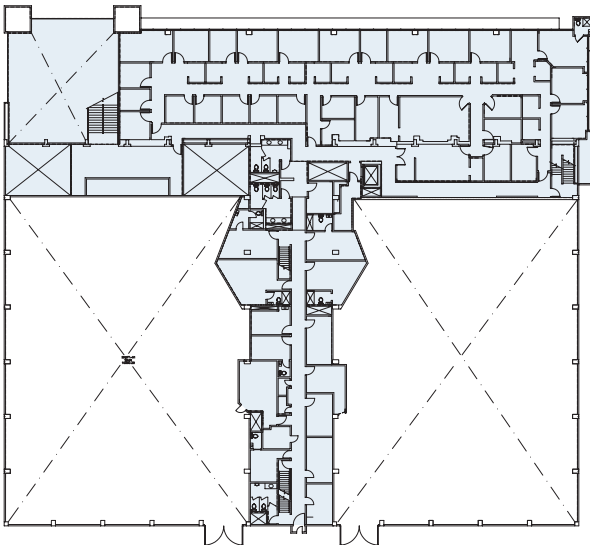

STAGE COMPLEX 1 & 3

THE BURBANK STUDIOS
 Offices Sound Stages Production

The Burbank Studios
 3000 West Alameda Avenue
 Burbank, California 91505
 818 840 3000
 TheBurbankStudios.com

Use:	Sound Stages, Offices
Total SF:	62,871
# of Floors:	Basement + Three

Stage	SF	Height	Length	Width	Audience Rated
1	10,591	42'	119'	89'	yes
3	10,502	42'	118'	89'	yes

Third Floor

Second Floor

First Floor

Basement