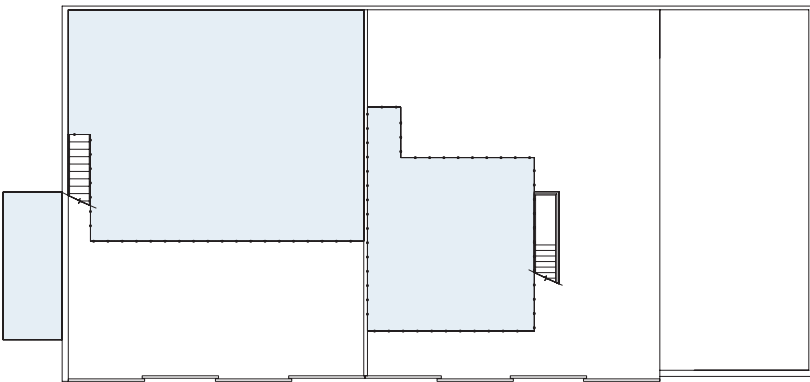

THE SHOP

THE BURBANK STUDIOS

Offices Sound Stages Production

The Burbank Studios
3000 West Alameda Avenue
Burbank, California 91505
818 840 3000
TheBurbankStudios.com

Use:	Support Services
Total SF:	10,700
# of Floors:	Mezzanine + One

Mezzanine

First Floor