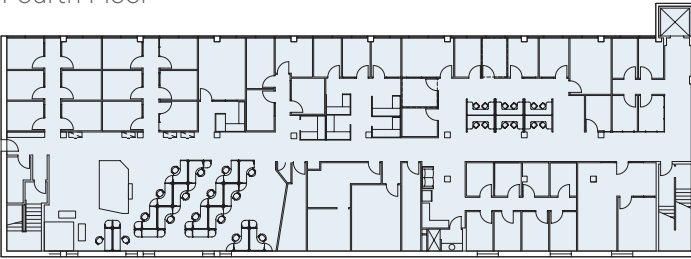

THE OLIVE BUILDING

Use:	Offices
Total SF:	53,803
# of Floors:	Basement + Four

THE BURBANK STUDIOS

Offices Sound Stages Production

The Burbank Studios
3000 West Alameda Avenue
Burbank, California 91505
818 840 3000
TheBurbankStudios.com

Fourth Floor

Second Floor

Third Floor

First Floor

Basement