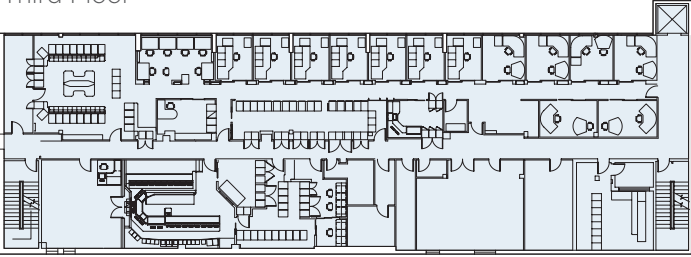

THE OLIVE BUILDING

Use:	Offices
Total SF:	53,803
# of Floors:	Basement + Four

THE BURBANK STUDIOS

Offices Sound Stages Production

The Burbank Studios
3000 West Alameda Avenue
Burbank, California 91505
818 840 3000
TheBurbankStudios.com

Fourth Floor

Second Floor

Third Floor

First Floor

Basement