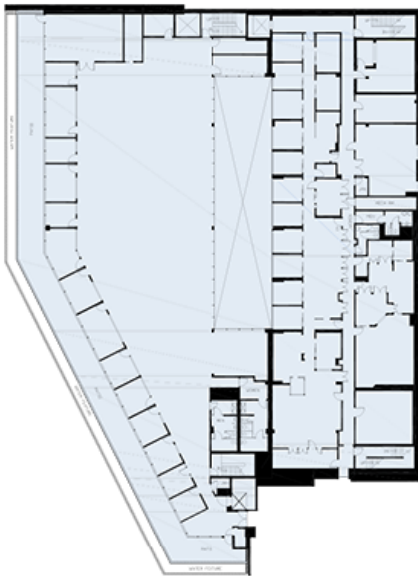

## THE BURBANK STUDIOS

Offices Sound Stages Production

The Burbank Studios  
3000 West Alameda Avenue  
Burbank, California 91505  
818 840 3000  
TheBurbankStudios.com

Use:	Offices
Total SF:	55,620
# of Floors:	Basement + Four

Fourth Floor

Second Floor

Third Floor

First Floor

Basement