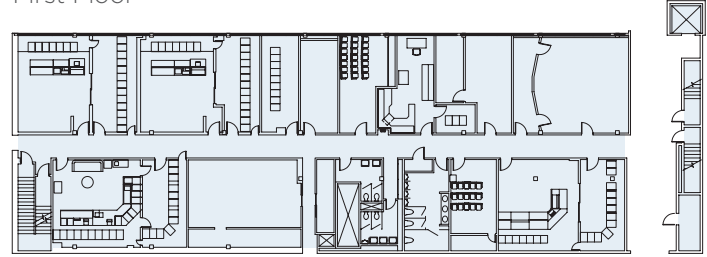

THE OLIVE BUILDING

Use:	Offices
Total SF:	53,803
# of Floors:	Basement + Four

THE BURBANK STUDIOS

Offices Sound Stages Production

The Burbank Studios
3000 West Alameda Avenue
Burbank, California 91505
818 840 3000
TheBurbankStudios.com

Fourth Floor

Second Floor

Third Floor

First Floor

Basement