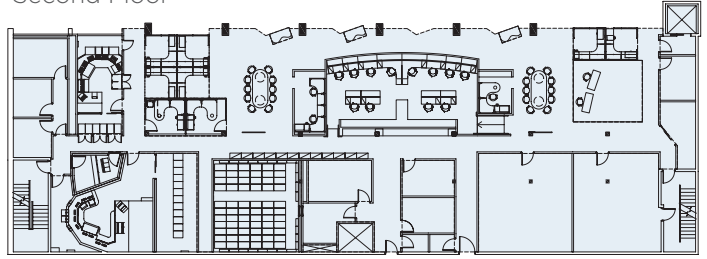

THE OLIVE BUILDING

Use:	Offices
Total SF:	53,803
# of Floors:	Basement + Four

THE BURBANK STUDIOS

Offices Sound Stages Production

The Burbank Studios
3000 West Alameda Avenue
Burbank, California 91505
818 840 3000
TheBurbankStudios.com

Fourth Floor

Second Floor

Third Floor

First Floor

Basement