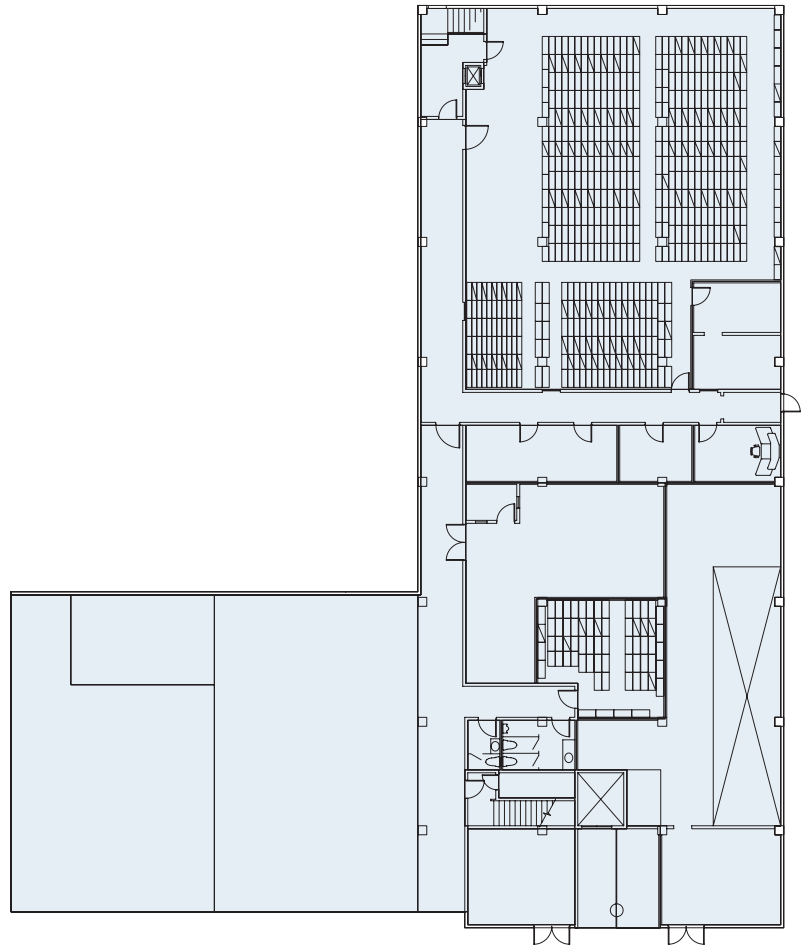

THE MAGNOLIA BUILDING

THE BURBANK STUDIOS

Offices Sound Stages Production

The Burbank Studios
 3000 West Alameda Avenue
 Burbank, California 91505
 818 840 3000
 TheBurbankStudios.com

Use:	Sound Stages, Offices
Total SF:	38,417
# of Floors:	Basement + Two

Stage	SF	Height	Length	Width	Audience Rated
5	4,466	15'8"	58'	77'	yes

Second Floor

Basement

First Floor