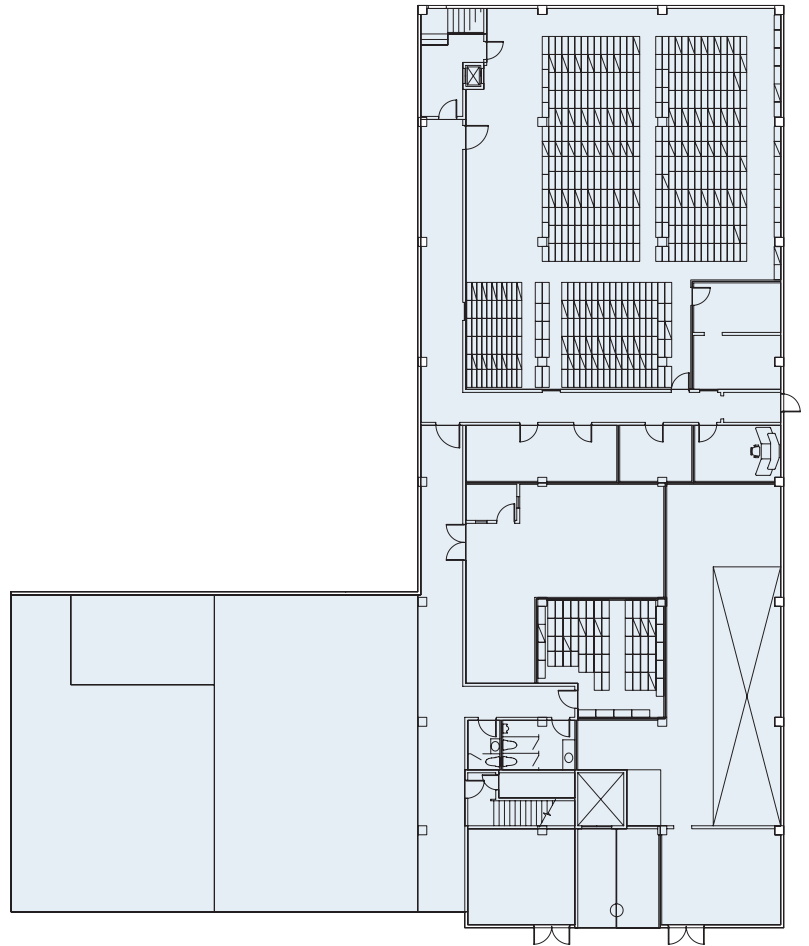

# THE MAGNOLIA BUILDING

**THE BURBANK STUDIOS**  
 Offices Sound Stages Production

The Burbank Studios  
 3000 West Alameda Avenue  
 Burbank, California 91505  
 818 840 3000  
 TheBurbankStudios.com

Use:	Sound Stages, Offices
Total SF:	47,800
# of Floors:	Basement + Two

Stage	SF	Height	Length	Width	Audience Rated
5	4,466	15'8"	58'	77'	yes

Second Floor

Basement

First Floor