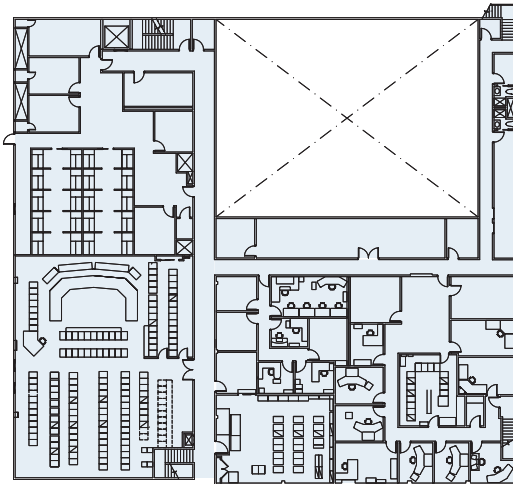

THE MAGNOLIA BUILDING

THE BURBANK STUDIOS

Offices Sound Stages Production

The Burbank Studios
 3000 West Alameda Avenue
 Burbank, California 91505
 818 840 3000
 TheBurbankStudios.com

Use:	Sound Stages, Offices
Total SF:	38,417
# of Floors:	Basement + Two

Stage	SF	Height	Length	Width	Audience Rated
5	4,466	15'8"	58'	77'	yes

Second Floor

Basement

First Floor