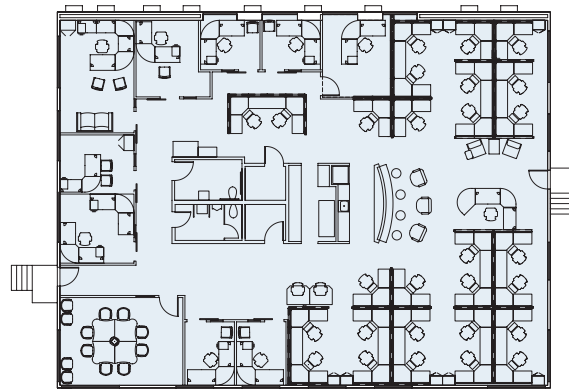

THE BURBANK STUDIOS

Offices Sound Stages Production

The Burbank Studios
3000 West Alameda Avenue
Burbank, California 91505
818 840 3000
TheBurbankStudios.com

Bungalow 1600