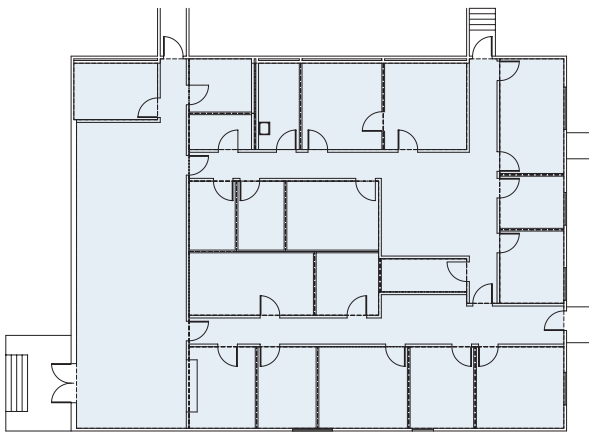

## THE BURBANK STUDIOS

Offices Sound Stages Production

The Burbank Studios  
3000 West Alameda Avenue  
Burbank, California 91505  
818 840 3000  
TheBurbankStudios.com

Use:	Offices
Total SF:	21,339
# of Floors:	One

Bungalow 1500

Bungalow 1600

Bungalow 1550

Bungalow 1650