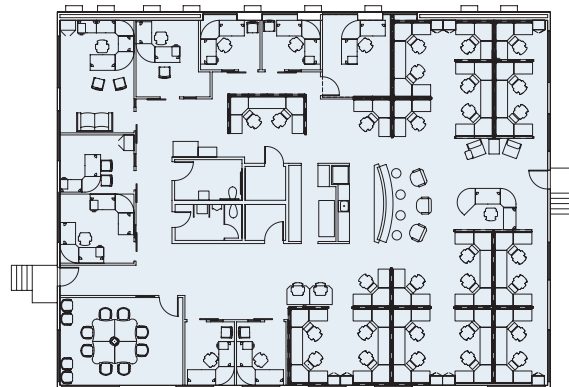

## THE BURBANK STUDIOS

Offices Sound Stages Production

The Burbank Studios  
3000 West Alameda Avenue  
Burbank, California 91505  
818 840 3000  
TheBurbankStudios.com

Use:	Offices
Total SF:	21,339
# of Floors:	One

Bungalow 1500

Bungalow 1600

Bungalow 1550

Bungalow 1650