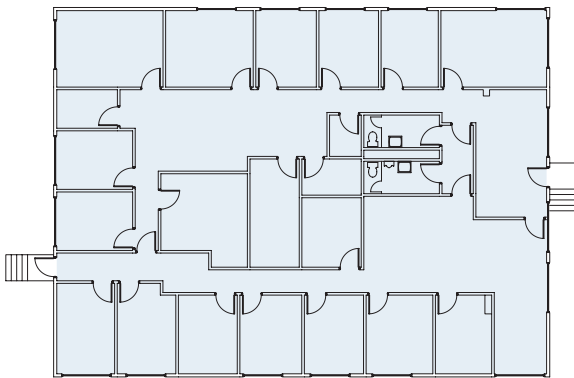

Bungalow 1550