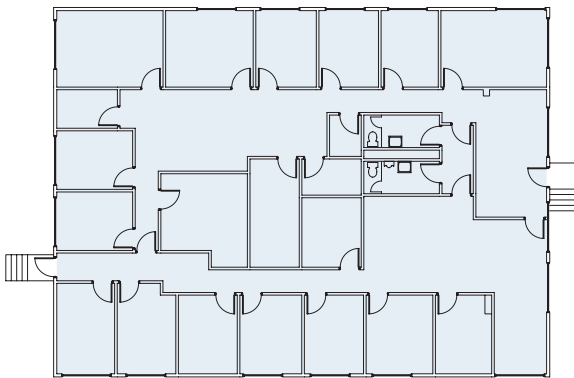

## THE BURBANK STUDIOS

Offices Sound Stages Production

The Burbank Studios  
3000 West Alameda Avenue  
Burbank, California 91505  
818 840 3000  
TheBurbankStudios.com

Use:	Offices
Total SF:	21,339
# of Floors:	One

Bungalow 1500

Bungalow 1600

Bungalow 1550

Bungalow 1650