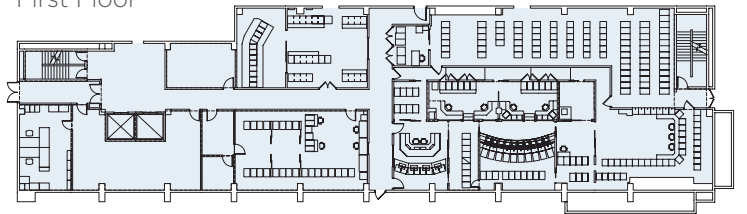

THE CALIFORNIA BUILDING

Use:	Offices
Total SF:	79,126
# of Floors:	Basement + Six

THE BURBANK STUDIOS

Offices Sound Stages Production

The Burbank Studios
3000 West Alameda Avenue
Burbank, California 91505
818 840 3000
TheBurbankStudios.com

Sixth Floor

Third Floor

Fifth Floor

Second Floor

Fourth Floor

First Floor

Basement