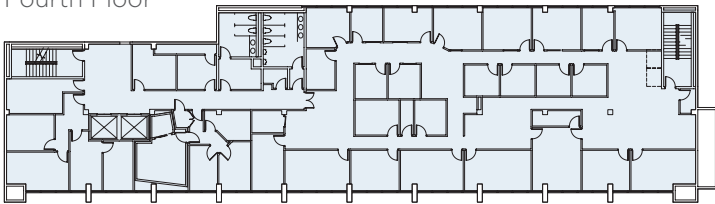

THE CALIFORNIA BUILDING

Use:	Offices
Total SF:	79,126
# of Floors:	Basement + Six

THE BURBANK STUDIOS

Offices Sound Stages Production

The Burbank Studios
3000 West Alameda Avenue
Burbank, California 91505
818 840 3000
TheBurbankStudios.com

Sixth Floor

Third Floor

Fifth Floor

Second Floor

Fourth Floor

First Floor

Basement