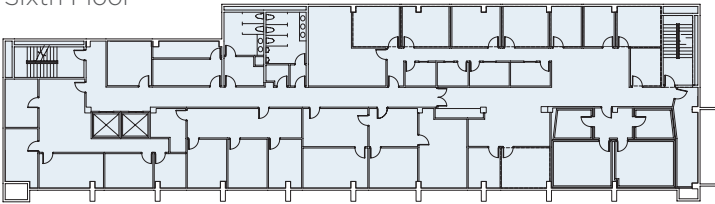

THE CALIFORNIA BUILDING

Use:	Offices
Total SF:	79,126
# of Floors:	Basement + Six

THE BURBANK STUDIOS

Offices Sound Stages Production

The Burbank Studios
3000 West Alameda Avenue
Burbank, California 91505
818 840 3000
TheBurbankStudios.com

Sixth Floor

Third Floor

Fifth Floor

Second Floor

Fourth Floor

First Floor

Basement