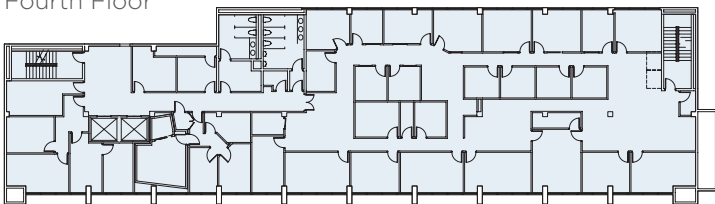

THE CALIFORNIA BUILDING

Use:	Offices
Total SF:	79,126
# of Floors:	Basement + Six

THE BURBANK STUDIOS

Offices Sound Stages Production

The Burbank Studios
3000 West Alameda Avenue
Burbank, California 91505
818 840 3000
TheBurbankStudios.com

Sixth Floor

Third Floor

Fifth Floor

Second Floor

Fourth Floor

First Floor

Basement