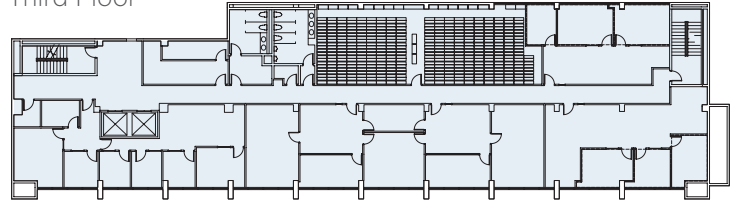

THE CALIFORNIA BUILDING

Use:	Offices
Total SF:	79,126
# of Floors:	Basement + Six

THE BURBANK STUDIOS

Offices Sound Stages Production

The Burbank Studios
3000 West Alameda Avenue
Burbank, California 91505
818 840 3000
TheBurbankStudios.com

Sixth Floor

Third Floor

Fifth Floor

Second Floor

Fourth Floor

First Floor

Basement