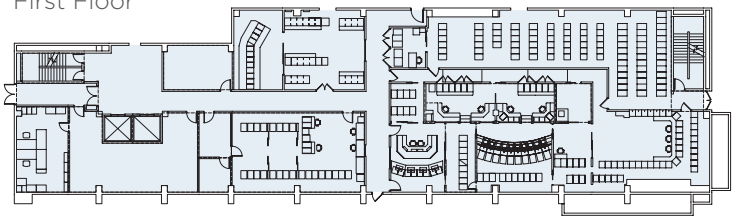

THE CALIFORNIA BUILDING

Use:	Offices
Total SF:	79,126
# of Floors:	Basement + Six

THE BURBANK STUDIOS

Offices Sound Stages Production

The Burbank Studios
3000 West Alameda Avenue
Burbank, California 91505
818 840 3000
TheBurbankStudios.com

Sixth Floor

Third Floor

Fifth Floor

Second Floor

Fourth Floor

First Floor

Basement