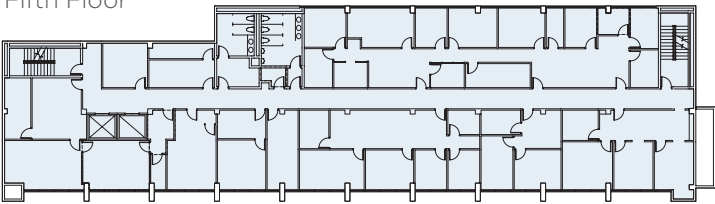

THE CALIFORNIA BUILDING

Use:	Offices
Total SF:	79,126
# of Floors:	Basement + Six

THE BURBANK STUDIOS

Offices Sound Stages Production

The Burbank Studios
3000 West Alameda Avenue
Burbank, California 91505
818 840 3000
TheBurbankStudios.com

Sixth Floor

Third Floor

Fifth Floor

Second Floor

Fourth Floor

First Floor

Basement