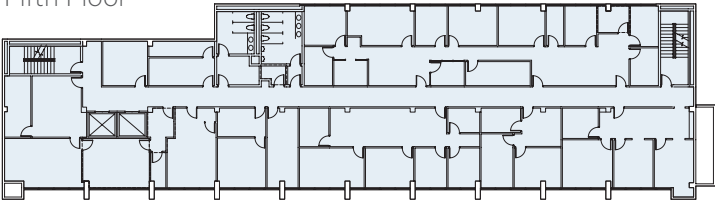

THE CALIFORNIA BUILDING

Use:	Offices
Total SF:	79,126
# of Floors:	Basement + Six

THE BURBANK STUDIOS

Offices Sound Stages Production

The Burbank Studios
3000 West Alameda Avenue
Burbank, California 91505
818 840 3000
TheBurbankStudios.com

Sixth Floor

Third Floor

Fifth Floor

Second Floor

Fourth Floor

First Floor

Basement