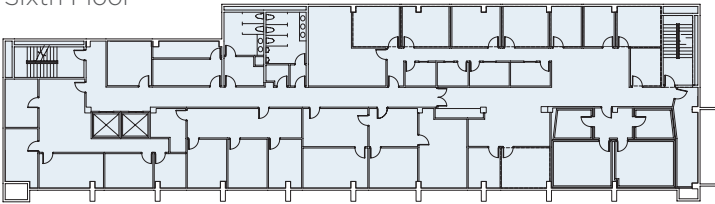

THE CALIFORNIA BUILDING

Use:	Offices
Total SF:	79,320
# of Floors:	Basement + Six

THE BURBANK STUDIOS

Offices Sound Stages Production

The Burbank Studios
3000 West Alameda Avenue
Burbank, California 91505
818 840 3000
TheBurbankStudios.com

Sixth Floor

Third Floor

Fifth Floor

Second Floor

Fourth Floor

First Floor

Basement