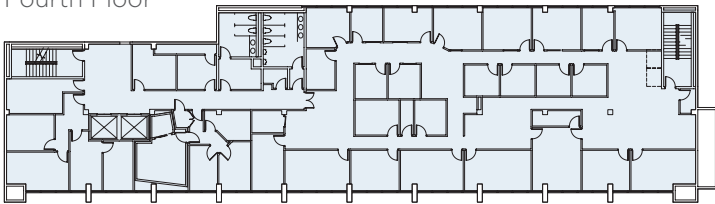

THE CALIFORNIA BUILDING

Use:	Offices
Total SF:	79,320
# of Floors:	Basement + Six

THE BURBANK STUDIOS

Offices Sound Stages Production

The Burbank Studios
3000 West Alameda Avenue
Burbank, California 91505
818 840 3000
TheBurbankStudios.com

Sixth Floor

Third Floor

Fifth Floor

Second Floor

Fourth Floor

First Floor

Basement