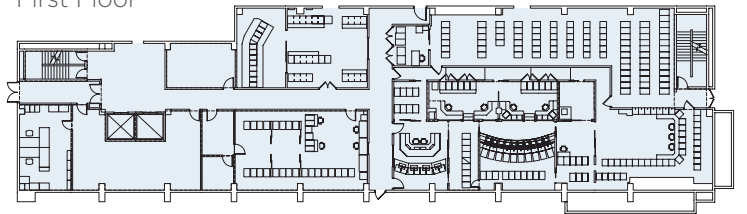

THE CALIFORNIA BUILDING

Use:	Offices
Total SF:	79,320
# of Floors:	Basement + Six

THE BURBANK STUDIOS

Offices Sound Stages Production

The Burbank Studios
3000 West Alameda Avenue
Burbank, California 91505
818 840 3000
TheBurbankStudios.com

Sixth Floor

Third Floor

Fifth Floor

Second Floor

Fourth Floor

First Floor

Basement