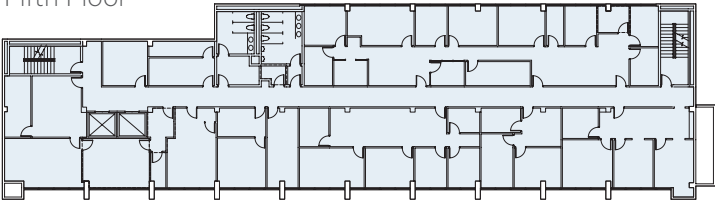

THE CALIFORNIA BUILDING

Use:	Offices
Total SF:	79,320
# of Floors:	Basement + Six

THE BURBANK STUDIOS

Offices Sound Stages Production

The Burbank Studios
3000 West Alameda Avenue
Burbank, California 91505
818 840 3000
TheBurbankStudios.com

Sixth Floor

Third Floor

Fifth Floor

Second Floor

Fourth Floor

First Floor

Basement