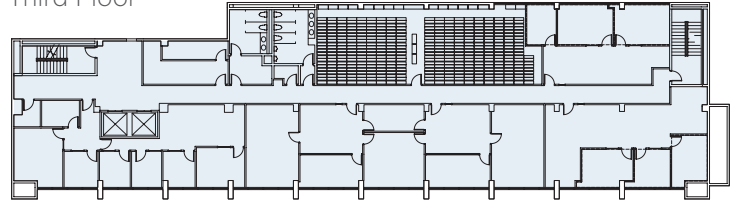

THE CALIFORNIA BUILDING

Use:	Offices
Total SF:	79,320
# of Floors:	Basement + Six

THE BURBANK STUDIOS

Offices Sound Stages Production

The Burbank Studios
3000 West Alameda Avenue
Burbank, California 91505
818 840 3000
TheBurbankStudios.com

Sixth Floor

Third Floor

Fifth Floor

Second Floor

Fourth Floor

First Floor

Basement